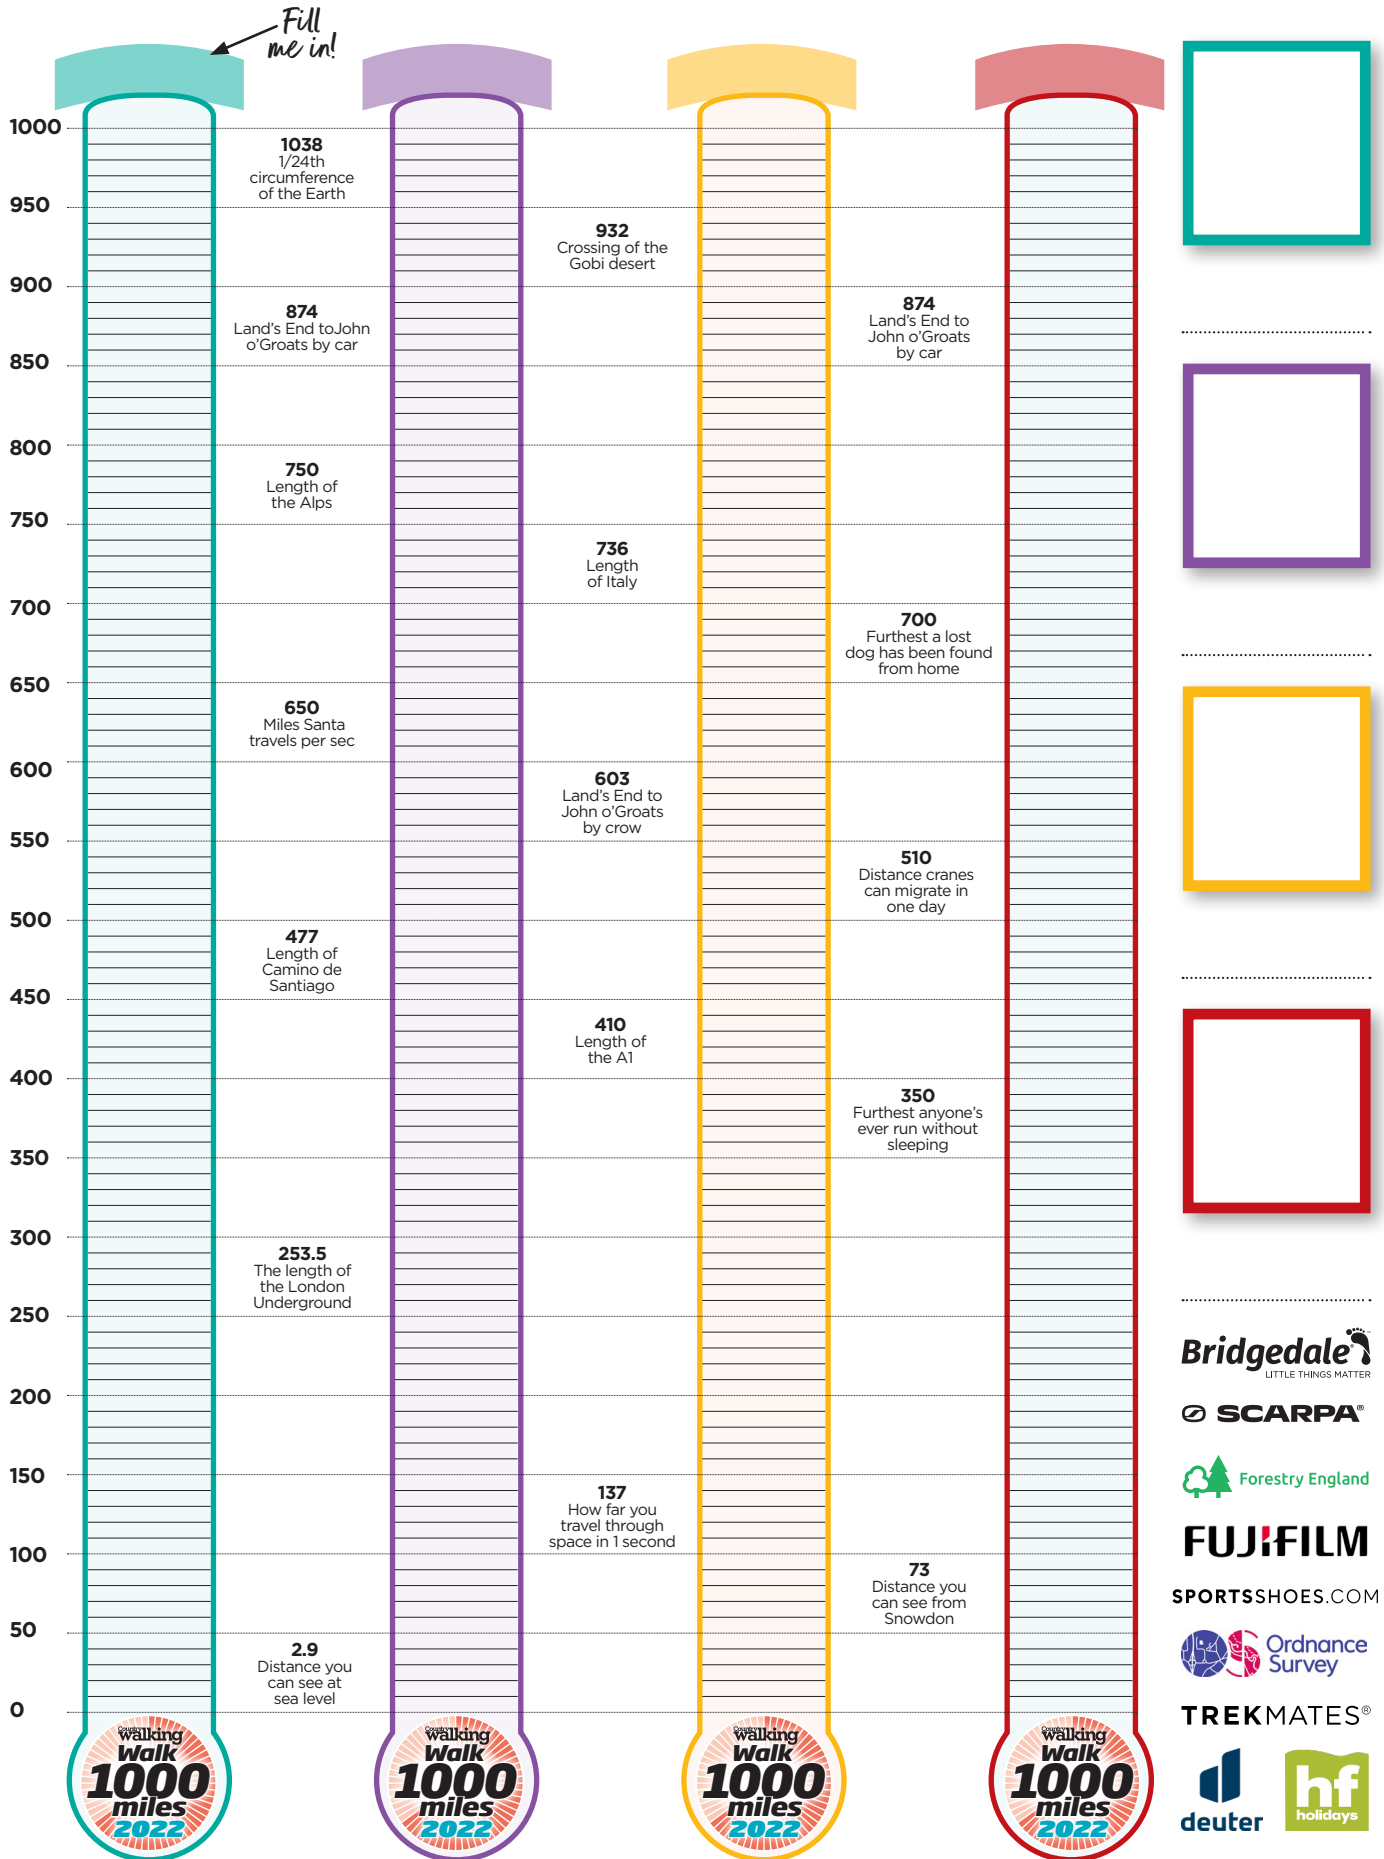

FAMILY PROGRESS CHART

Shared the quest, doubled the enjoyment! Stick this up on the fridge or the back of the front door and let's see whose miles climb the thermometer fastest! You've got 12 months from when you start - that's 2.74 miles a day. Go!

- Bridgedale LITTLE THINGS MATTER
- SCARPA
- Forestry England
- FUJIFILM
- SPORTSHOES.COM
- Ordnance Survey
- TREKMATES
- deuter
- hf holidays