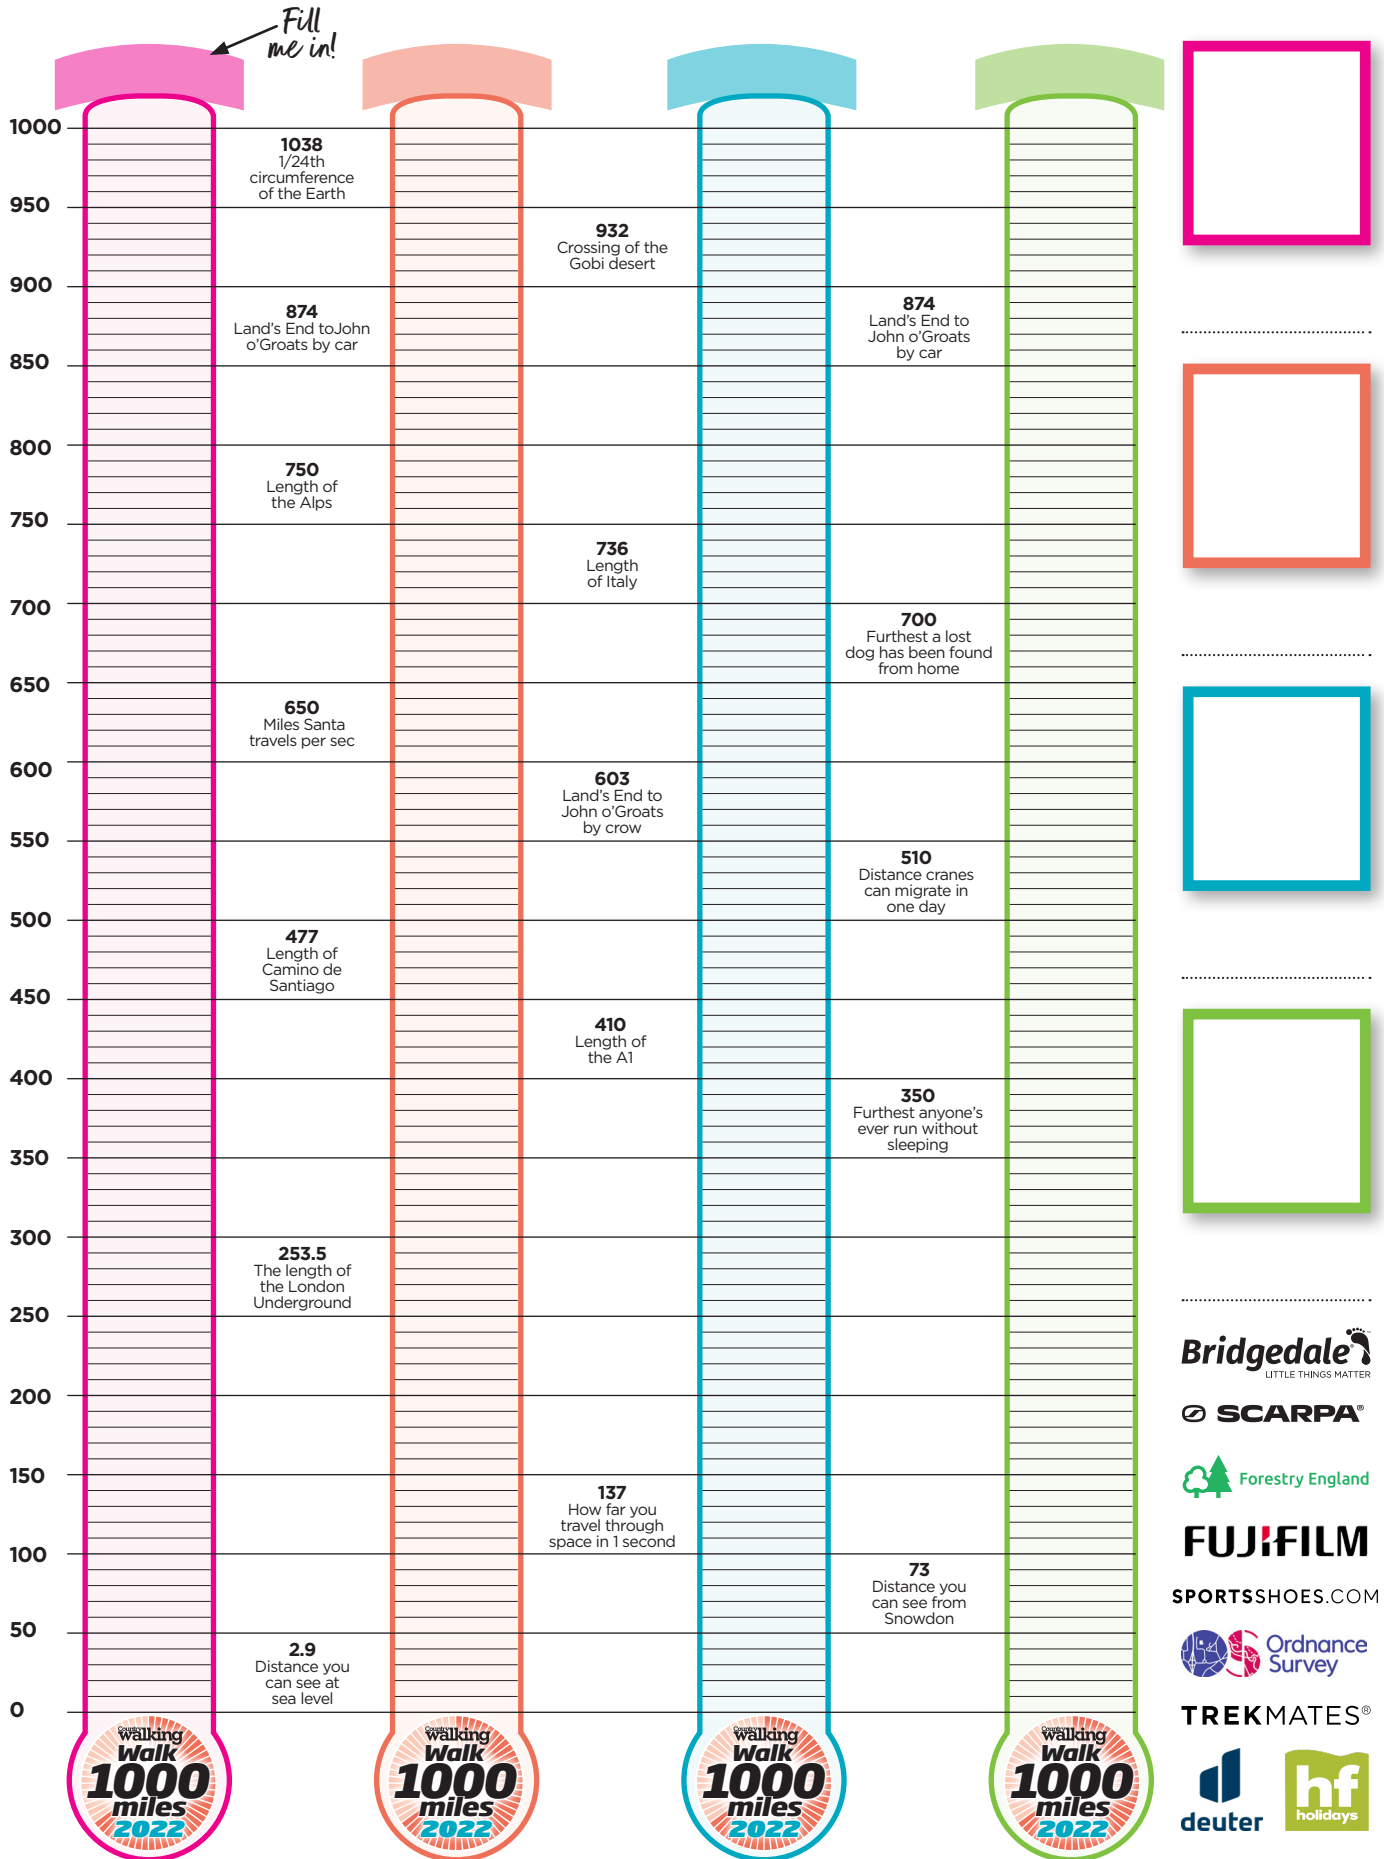

FAMILY PROGRESS CHART

Shared the quest, doubled the enjoyment! Stick this up on the fridge or the back of the front door and let's see whose miles climb the thermometer fastest! You've got 12 months from when you start - that's 2.74 miles a day. Go!

- Bridgedale LITTLE THINGS MATTER
- SCARPA
- Forestry England
- FUJIFILM
- SPORTSHOES.COM
- Ordnance Survey
- TREKMATES
- deuter
- hf holidays